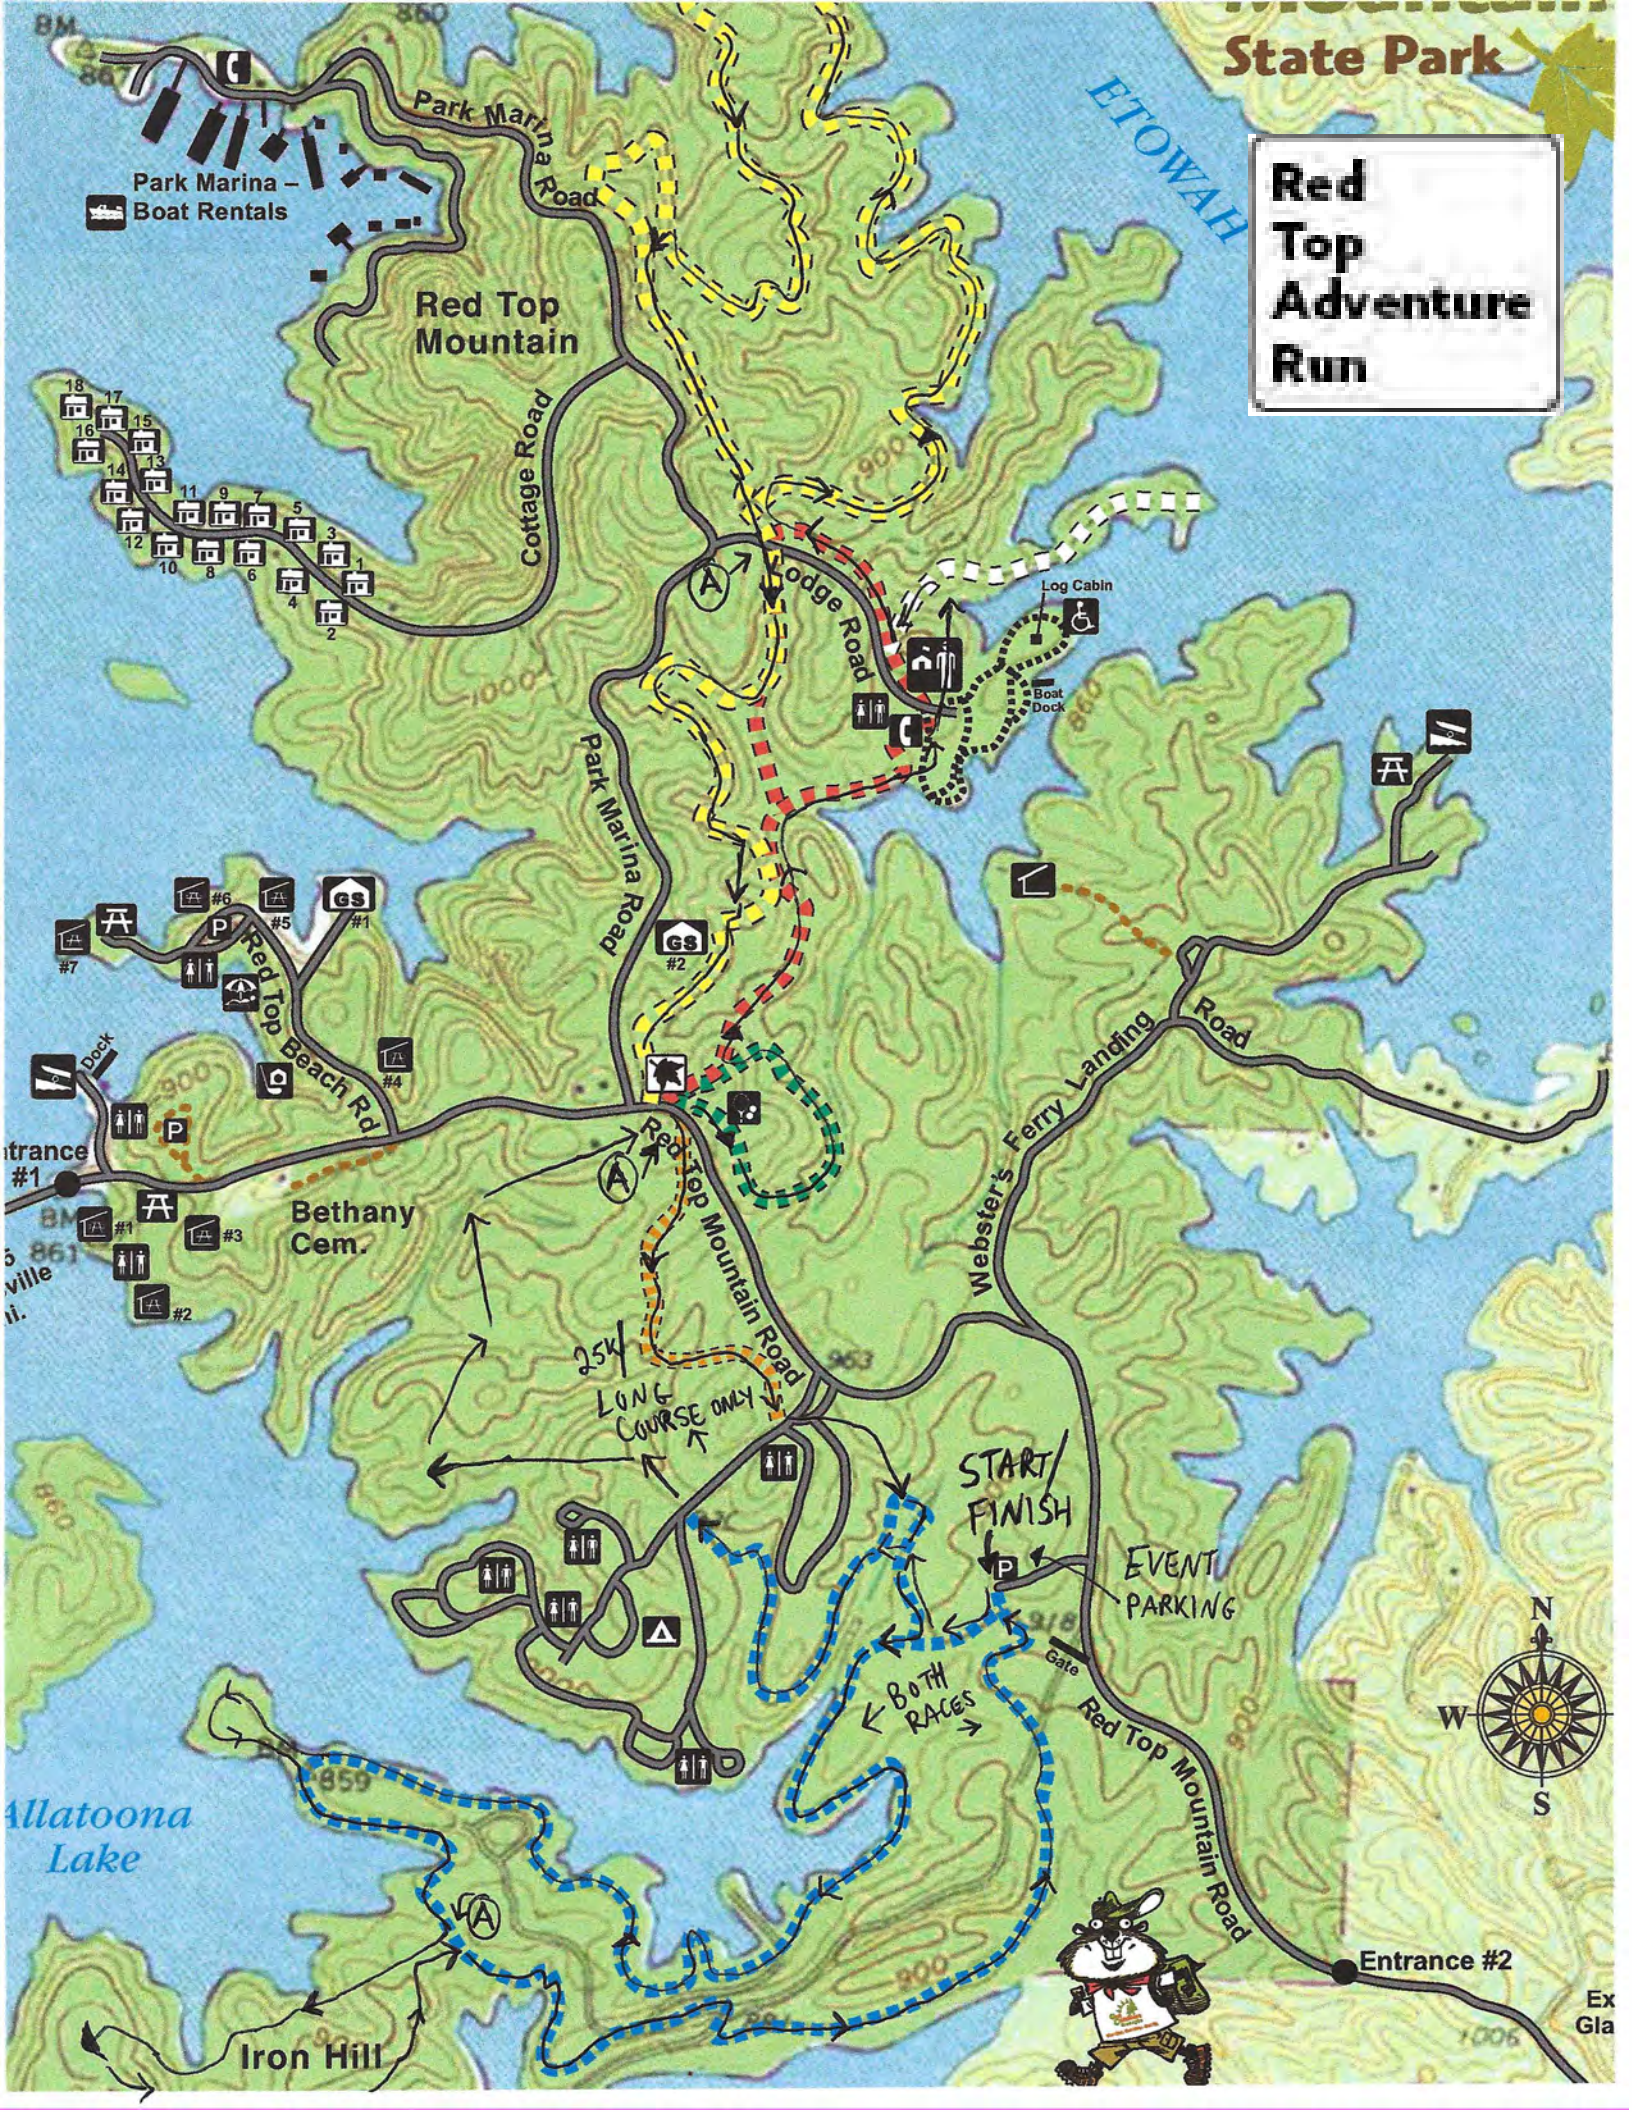

# Red Top Adventure Run

Park Marina - Boat Rentals

Red Top Mountain

ETOWAH

- 18
- 17
- 16
- 15
- 14
- 13
- 12
- 11
- 10
- 9
- 8
- 7
- 6
- 5
- 4
- 3
- 2
- 1

Cottage Road

Lodge Road

Log Cabin  
Boat Dock

Park Marina Road

Websters Ferry Landing Road

Red Top Beach Rd

Bethany Cem.

25K  
LONG COURSE ONLY

START/FINISH

EVENT PARKING

BOTH RACES

Allatoona Lake

Iron Hill

Entrance #2

Ex Gla